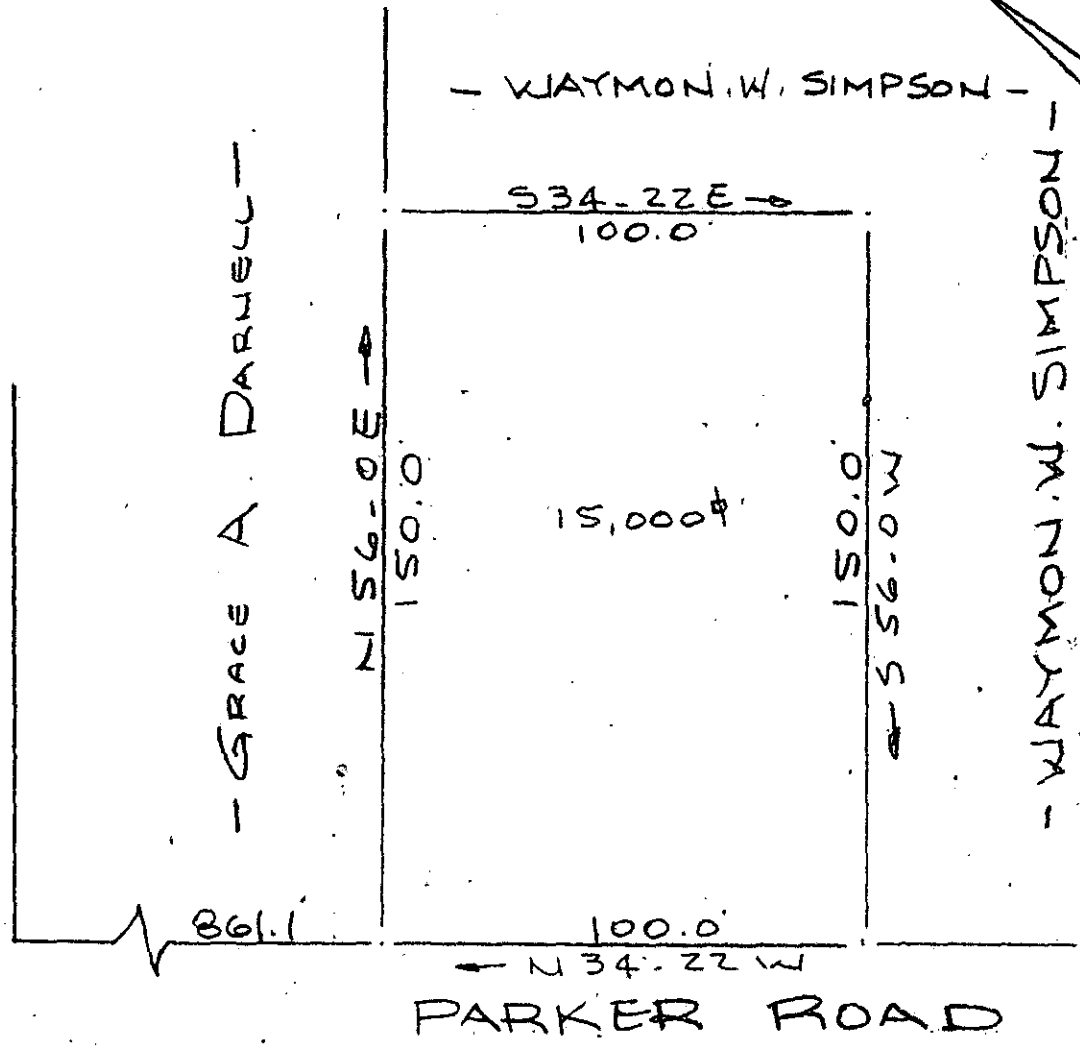

MICROFILMED

LILY STREET

PREPARED FOR  
 REBECCA S. LAGERHOLM  
 NEAR GREENVILLE, S.C.  
 SCALE 1" = 40' 21 DEC 1982

FILED  
 GREENVILLE, S.C.  
 DEC 22 8 33 AM '82  
 DONNIE TANKERSLEY  
 R.M.C.

NOTE:  
 NO FIELD WORK.

15240

✓  
 9-K-21

DEC 22 1982

R. B. Bruehl  
 R.L.S. # 1952

CAROLINA SURVEYING CO  
 112 MANLY ST GREENVILLE, SC.

5779 2 DEC 22 82 702 3.00CI